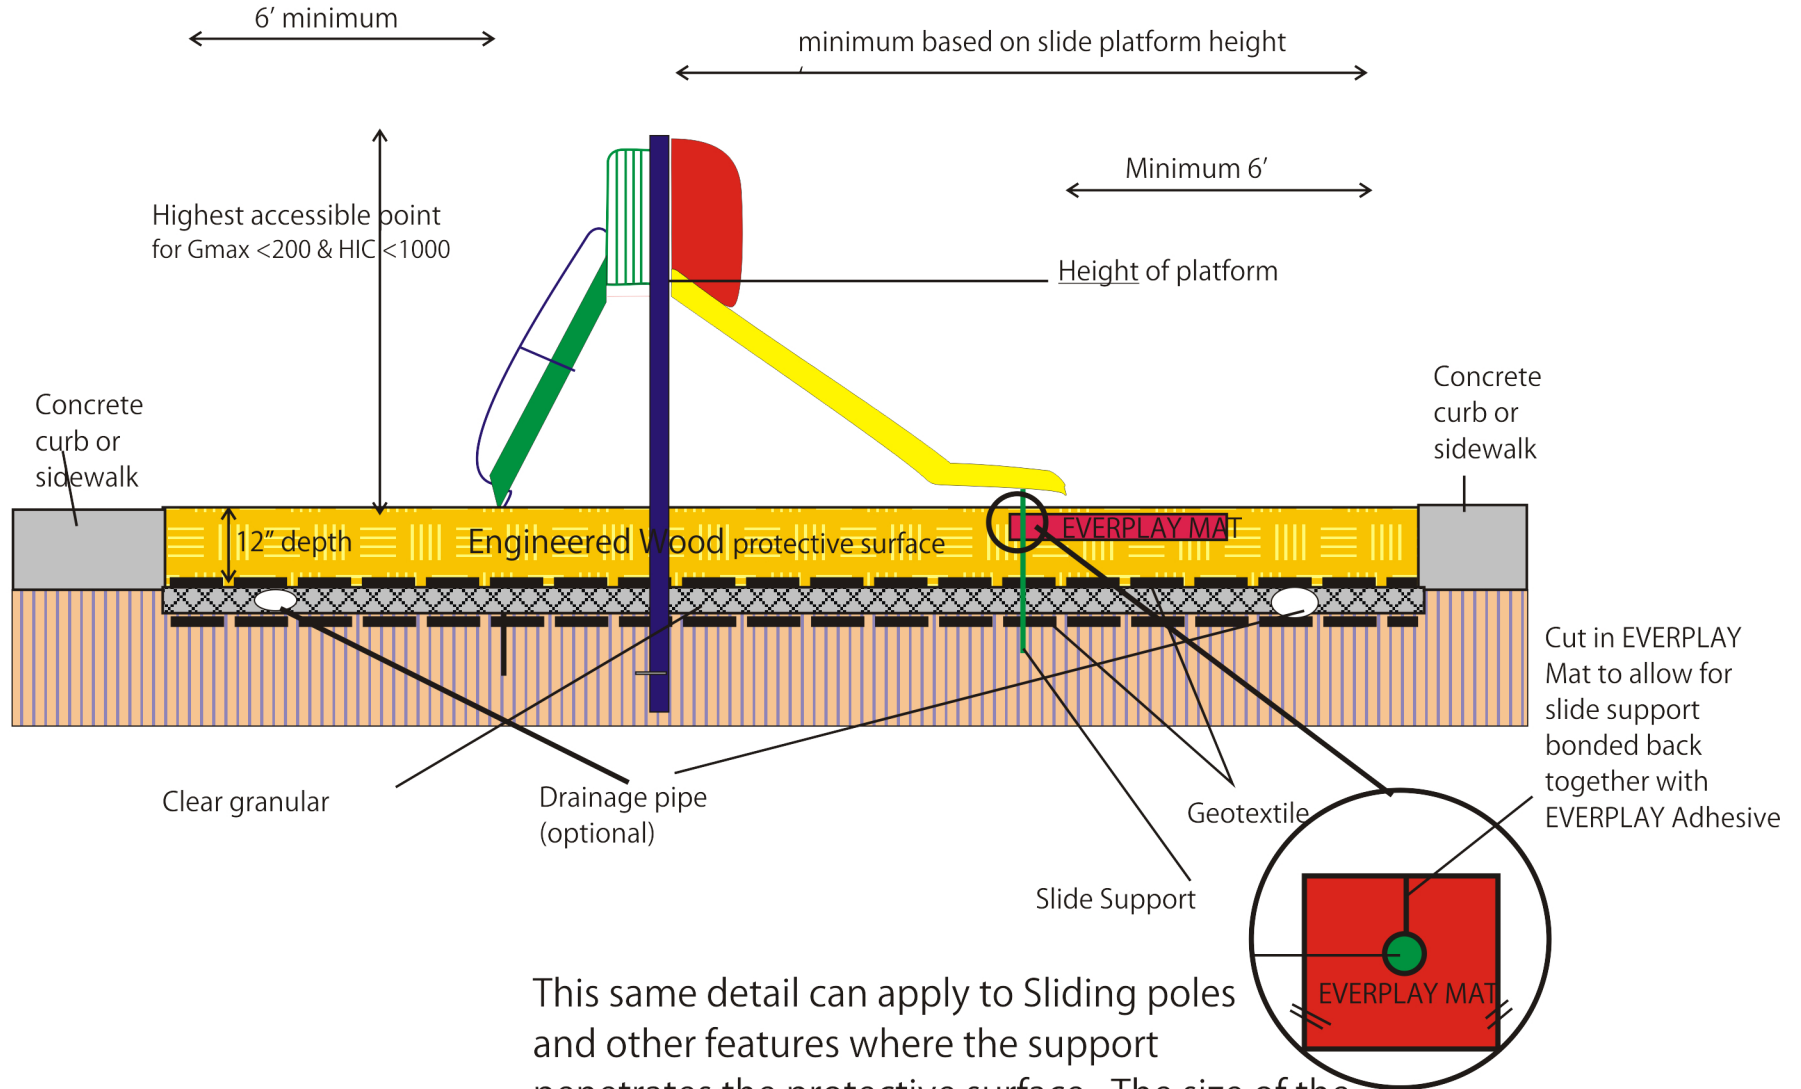

## High Traffic Wear Mats

This same detail can apply to Sliding poles and other features where the support penetrates the protective surface. The size of the EVERPLAY Mat will be determined by the feature. Only EVERPLAY Adhesive is to be utilized